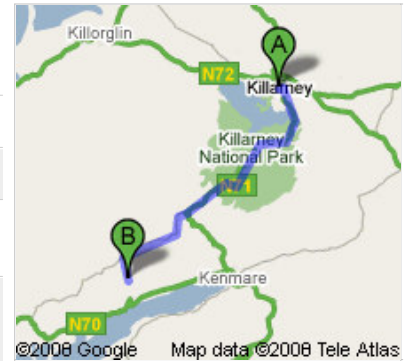

Start **Killarney**
Kerry, Co. Kerry, Ireland
End **Unknown road**
Travel **35.4 km – about 35 mins**
DIRECTIONS TO THE ECLIPSE CENTRE

Killarney
Kerry, Co. Kerry, Ireland
Drive: 35.4 km – about 35 mins

- | | |
|---|--------------------|
| 1. Head east on Greenlawns | 42 m |
| 2. Continue on Bridewell Ln | 0.1 km |
| ➔ 3. Turn right at New St/R877 | 0.2 km
1 min |
| ➔ 4. Turn right at High St/N71
Continue to follow N71
Go through 1 roundabout | 22.7 km
22 mins |
| ➔ 5. Turn right at R568 | 9.7 km
9 mins |
| ← 6. Turn left | 2.6 km
4 mins |

Overview

Start

Step 5

Step 6

End

Map data ©2008 Tele Atlas